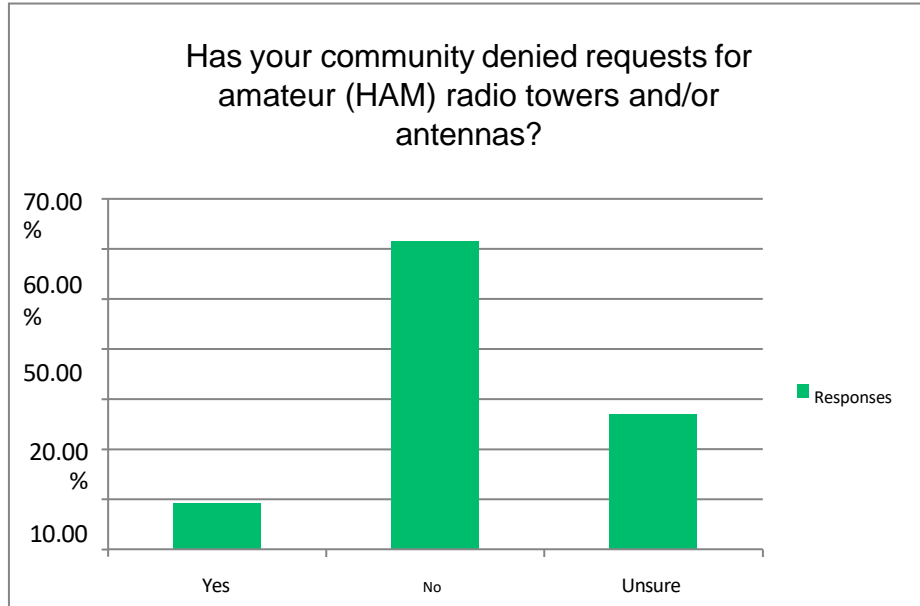

Amateur Radio Antennas and Towers and Community Associations

Answer Choices	Responses	
Yes	9.11%	80
No	61.50%	540
Unsure	26.88%	236
	Answered	878
	Skipped	10