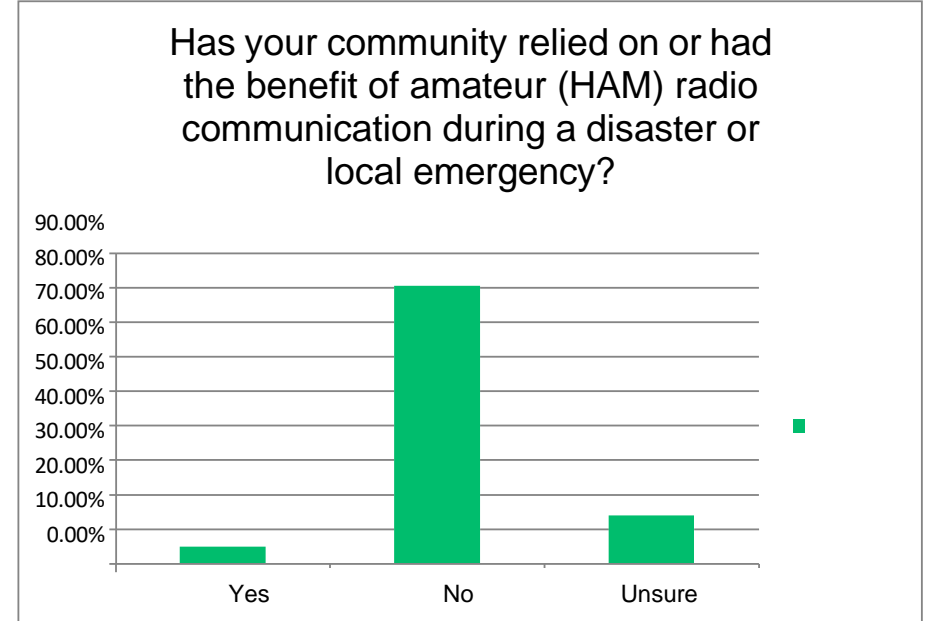

Amateur Radio Antennas and Towers and Community Associations

Do you think HAM radio operators should be exempt from association rules and restrictions regarding installation of antennas and towers?

Answer Choice	Responses	Count
Yes	10.71%	92
No	77.53%	666
Unsure	11.53%	99
Answered		859
Skipped		29

Do you believe community association architectural guidelines preserve the appearance of your community and, therefore, help maintain curb appeal and protect property values?

Answer Choices	Responses	Count
Yes	94.87%	814
No	2.68%	23
Unsure	2.33%	20
Answered		858
Skipped		30

Amateur Radio Antennas and Towers and Community Associations

Answer Choices	Responses	
Yes	9.11%	80
No	61.50%	540
Unsure	26.88%	236
	Answered	878
	Skipped	10

Answer Choices	Responses	
Yes	5.03%	43
No	80.47%	688
Unsure	14.04%	120
	Answered	855
	Skipped	33